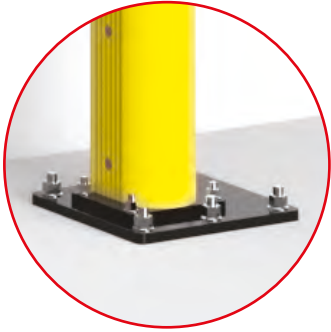

FULL FRAME

**INNOVATIVE
BIGGER PLATES!**

**FOR SELF
STANDING**

**FULL FRAME
SELF STANDING**

**FULL FRAME
WALL FIXING**

 Heavy Load

Height **UP to 5000 mm**
 Width **UP to 4500 mm**
 Fixing **Included**
 Colour ●

 Heavy Load

Height **To be defined**
 Width **To be defined**
 Fixing **Included**
 Colour ●